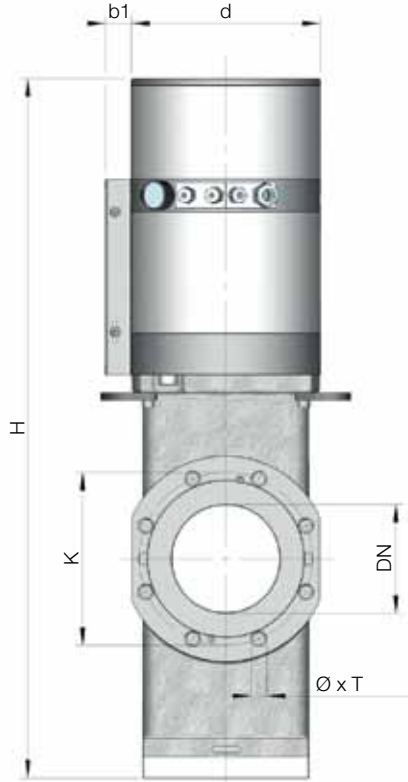

## SpeedWey HSI High Speed Isolation Valve

- ① EMV Cable-gland  
ø 6-10
- ② EMV Cable-gland  
ø 14-18

Flange Connection EN 1092 / ISO 7005 (DIN 2501)

### DN 100–400 PN 16

P-Nominal max. 16 bar/230 psi (explosion pressure-resistant)  
P-Explosion max. 24 bar/350 psi (explosion pressure shock-resistant)

P-Container max. 6–8 bar/90–115 psi  
P-Control max. 2–4 bar/30–60 psi

| DN    | D   | K   | BL  | H    | h1   | h2  | d   | b1 | b2  | Ø   | T  | Qty Bolts | PK    | PS    | Closing time ts (ms)* | Weight (kg) |
|-------|-----|-----|-----|------|------|-----|-----|----|-----|-----|----|-----------|-------|-------|-----------------------|-------------|
| 100   | 220 | 180 | 86  | 761  | 550  | 359 | 210 | 35 | 35  | M16 | 24 | 8         | G1/8" | G1/8" | 23                    | 47          |
| 150   | 285 | 240 | 106 | 970  | 666  | 411 | 262 | 35 | 35  | M20 | 27 | 8         | G1/8" | G1/8" | 26                    | 75          |
| 200   | 340 | 295 | 112 | 1166 | 773  | 465 | 312 | 35 | 35  | M20 | 30 | 12        | G1/8" | G1/8" | 34                    | 132         |
| 250** | 405 | 355 | 130 | 1390 | 915  | 519 | 365 | 35 | 100 | M24 | 34 | 12        | G1/8" | G1/8" | 36                    | 215         |
| 300** | 475 | 410 | 134 | 1580 | 1024 | 570 | 415 | 35 | 100 | M24 | 34 | 12        | G1/8" | G1/8" | 44                    | 280         |
| 400** | 580 | 525 | 154 | 2077 | 1352 | 711 | 520 | 35 | 140 | M27 | 38 | 16        | G1/8" | G1/8" | 58                    | 570         |