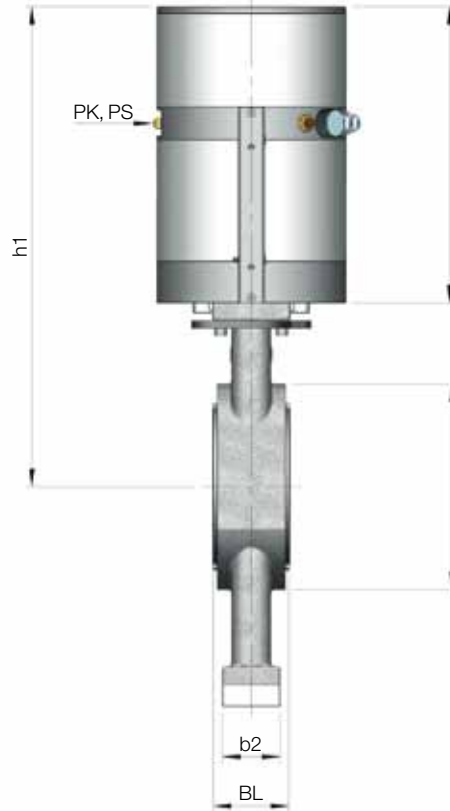

## SpeedWey HSI High Speed Isolation Valve

- ① EMV Cable-gland  
ø 6-10
- ② EMV Cable-gland  
ø 14-18

Flange Connection EN 1092 / ISO 7005 (DIN 2501)

### DN 100–400 PN 16

P-Nominal max. 16 bar/230 psi (explosion pressure-resistant)  
P-Explosion max. 24 bar/350 psi (explosion pressure shock-resistant)

P-Container max. 6–8 bar/90–115 psi  
P-Control max. 2–4 bar/30–60 psi

### Explosion nominal data

Inner area (inside the pipeline) **Ex** II 1D 1G IIA 135°C (Zone 20, 0)  
Outer area (surrounding the valve) **Ex** II 3D 3G IIB 135°C (Zone 22, 2)  
Explosive atmosphere  
Dust/air mixtures ST1-ST2, KST max. 300 bar m/s  
Gas/air mixtures (group IIA)  
KG max. 500 bar m/s

| DN    | D   | K   | BL  | H    | h1   | h2  | d   | b1 | b2  | Ø   | T  | Qty Bolts | PK    | PS    | Closing time ts (ms)* | Weight (kg) |
|-------|-----|-----|-----|------|------|-----|-----|----|-----|-----|----|-----------|-------|-------|-----------------------|-------------|
| 100   | 220 | 180 | 86  | 761  | 550  | 359 | 210 | 35 | 35  | M16 | 24 | 8         | G1/8" | G1/8" | 23                    | 47          |
| 150   | 285 | 240 | 106 | 970  | 666  | 411 | 262 | 35 | 35  | M20 | 27 | 8         | G1/8" | G1/8" | 26                    | 75          |
| 200   | 340 | 295 | 112 | 1166 | 773  | 465 | 312 | 35 | 35  | M20 | 30 | 12        | G1/8" | G1/8" | 34                    | 132         |
| 250** | 405 | 355 | 130 | 1390 | 915  | 519 | 365 | 35 | 100 | M24 | 34 | 12        | G1/8" | G1/8" | 36                    | 215         |
| 300** | 475 | 410 | 134 | 1580 | 1024 | 570 | 415 | 35 | 100 | M24 | 34 | 12        | G1/8" | G1/8" | 44                    | 280         |
| 400** | 580 | 525 | 154 | 2077 | 1352 | 711 | 520 | 35 | 140 | M27 | 38 | 16        | G1/8" | G1/8" | 58                    | 570         |