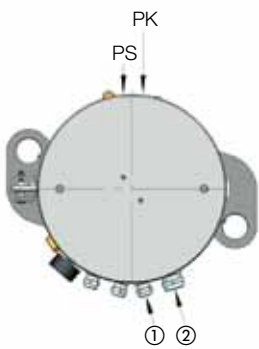

## SpeedWey HSI High Speed Isolation Valve

- ① EMV Cable-gland  
ø 6-10
- ② EMV Cable-gland  
ø 14-18

Flange Connection EN 1092 / ISO 7005 (DIN 2501)

### DN 100–400 PN 16

P-Nominal max. 16 bar/230 psi (explosion pressure-resistant)  
P-Explosion max. 24 bar/350 psi (explosion pressure shock-resistant)

P-Container max. 6–8 bar/90–115 psi  
P-Control max. 2–4 bar/30–60 psi

### Explosion nominal data

Inner area (inside the pipeline) **Ex** II 1D 1G IIA 135°C (Zone 20, 0)  
Outer area (surrounding the valve) **Ex** II 3D 3G IIB 135°C (Zone 22, 2)  
Explosive atmosphere  
Dust/air mixtures ST1-ST2, KST max. 300 bar m/s  
Gas/air mixtures (group IIA)  
KG max. 500 bar m/s

| DN    | D   | K   | BL  | H    | h1   | h2  | d   | b1 | b2  | Ø   | T  | Qty Bolts | PK    | PS    | Closing time ts (ms)* | Weight (kg) |
|-------|-----|-----|-----|------|------|-----|-----|----|-----|-----|----|-----------|-------|-------|-----------------------|-------------|
| 100   | 220 | 180 | 86  | 761  | 550  | 359 | 210 | 35 | 35  | M16 | 24 | 8         | G1/8" | G1/8" | 23                    | 47          |
| 150   | 285 | 240 | 106 | 970  | 666  | 411 | 262 | 35 | 35  | M20 | 27 | 8         | G1/8" | G1/8" | 26                    | 75          |
| 200   | 340 | 295 | 112 | 1166 | 773  | 465 | 312 | 35 | 35  | M20 | 30 | 12        | G1/8" | G1/8" | 34                    | 132         |
| 250** | 405 | 355 | 130 | 1390 | 915  | 519 | 365 | 35 | 100 | M24 | 34 | 12        | G1/8" | G1/8" | 36                    | 215         |
| 300** | 475 | 410 | 134 | 1580 | 1024 | 570 | 415 | 35 | 100 | M24 | 34 | 12        | G1/8" | G1/8" | 44                    | 280         |
| 400** | 580 | 525 | 154 | 2077 | 1352 | 711 | 520 | 35 | 140 | M27 | 38 | 16        | G1/8" | G1/8" | 58                    | 570         |